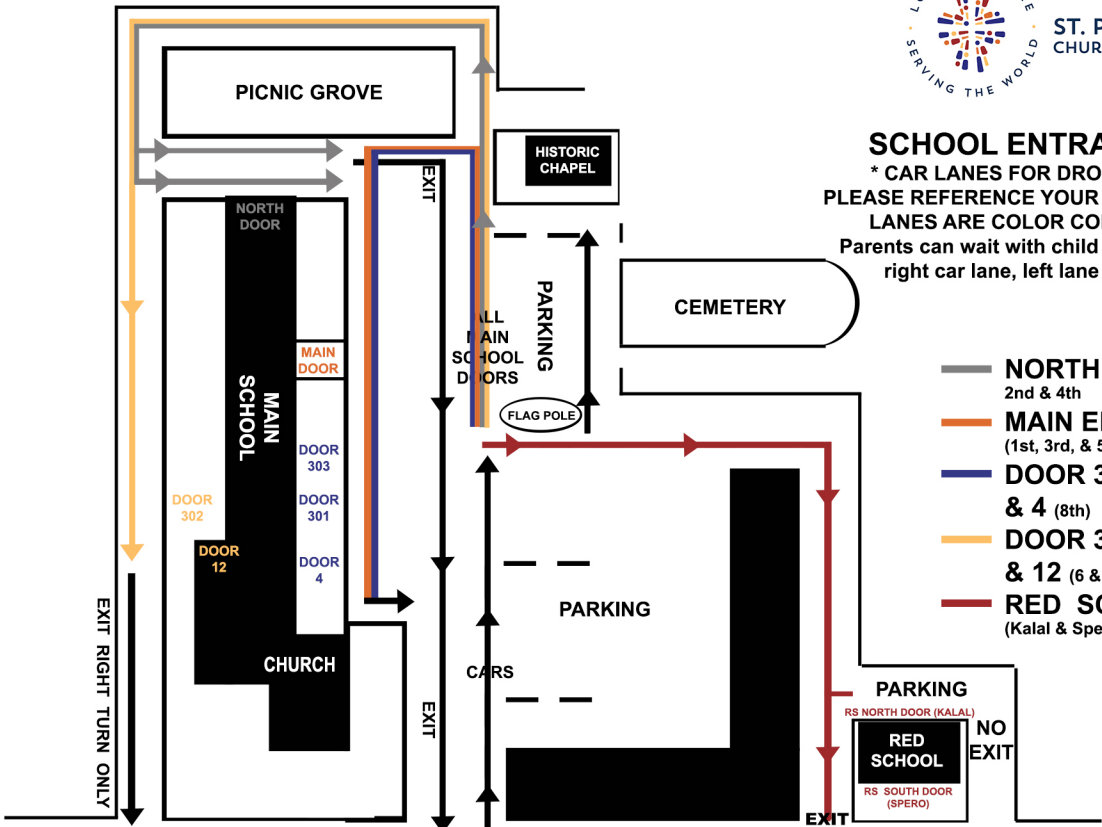

**ST. PETER LUTHERAN
CHURCH & SCHOOL**

SCHOOL ENTRANCE MAP

* CAR LANES FOR DROP OFF/ PICK-UP
PLEASE REFERENCE YOUR CLASSROOM DOOR
LANES ARE COLOR CODED PER DOOR
Parents can wait with child at drop off/ pick up
right car lane, left lane is for passing.

- **NORTH DOOR**
2nd & 4th
- **MAIN ENTRANCE**
(1st, 3rd, & 5th),
- **DOOR 303 (K), 301 (Relaz), & 4 (8th)**
- **DOOR 302 (Schneider) & 12 (6 & 7)**
- **RED SCHOOL**
(Kalal & Spero)

SCHAUMBURG ROAD