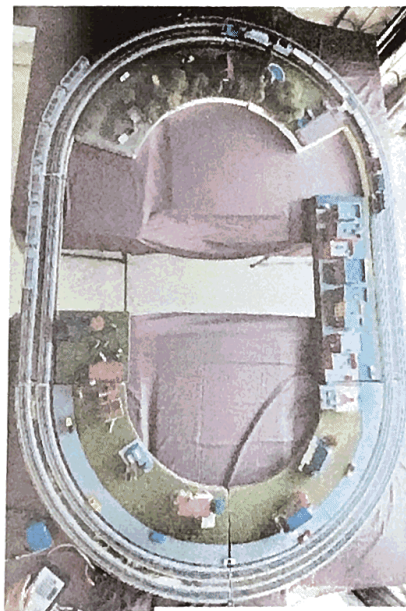

**We use the patented Augusta Track two track system.
Quick setup. Reliable operation.**

Contact: Joe Montilla

Email: Info@AugustaTrack.com;

Phone: 847-791-3987

Example Shapes

4ft Circle

6ft by 9ft Track Plan

- **Flexible design, able to set up anywhere with a flat floor.**
- **Minimum Space 4 ft x 4ft**
- **Up to 10 ft x 20ft**