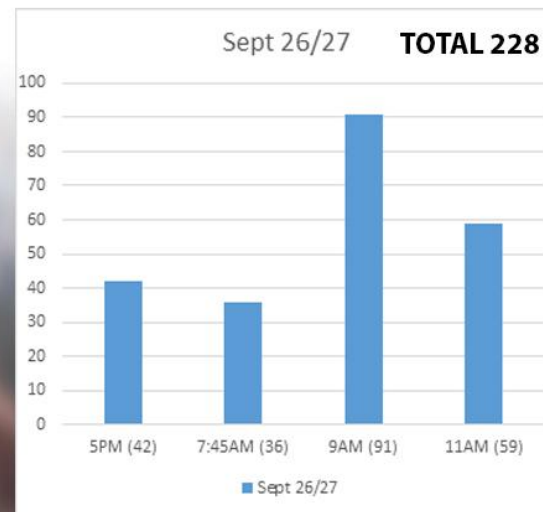

PRAYER REQUESTS

CLICK HERE

PRAYERS OF THE CHURCH

CLICK HERE