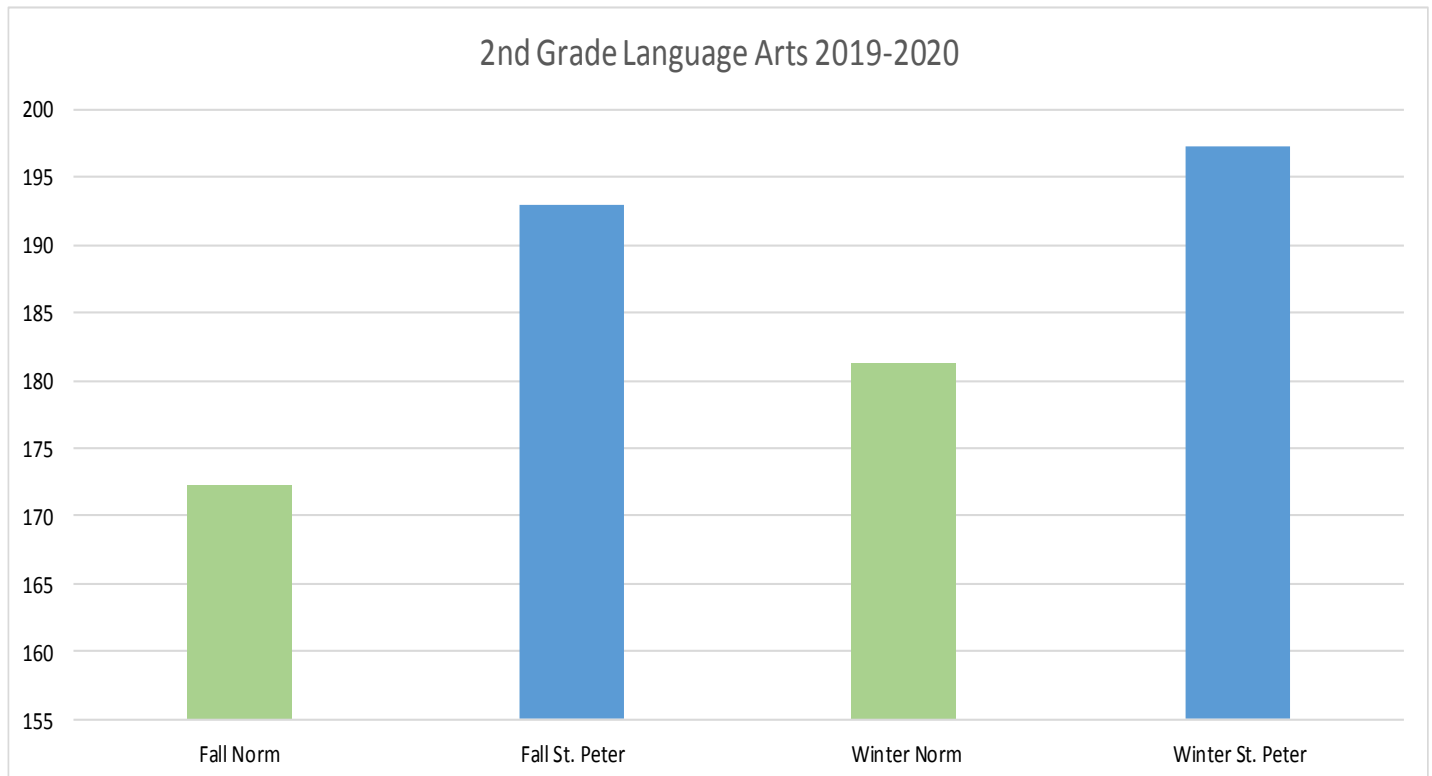

St. Peter Lutheran School MAP Testing Results 2019-2020

St. Peter Lutheran School MAP Testing Results 2019-2020

St. Peter Lutheran School MAP Testing Results 2019-2020

St. Peter Lutheran School MAP Testing Results 2019-2020

St. Peter Lutheran School MAP Testing Results 2019-2020