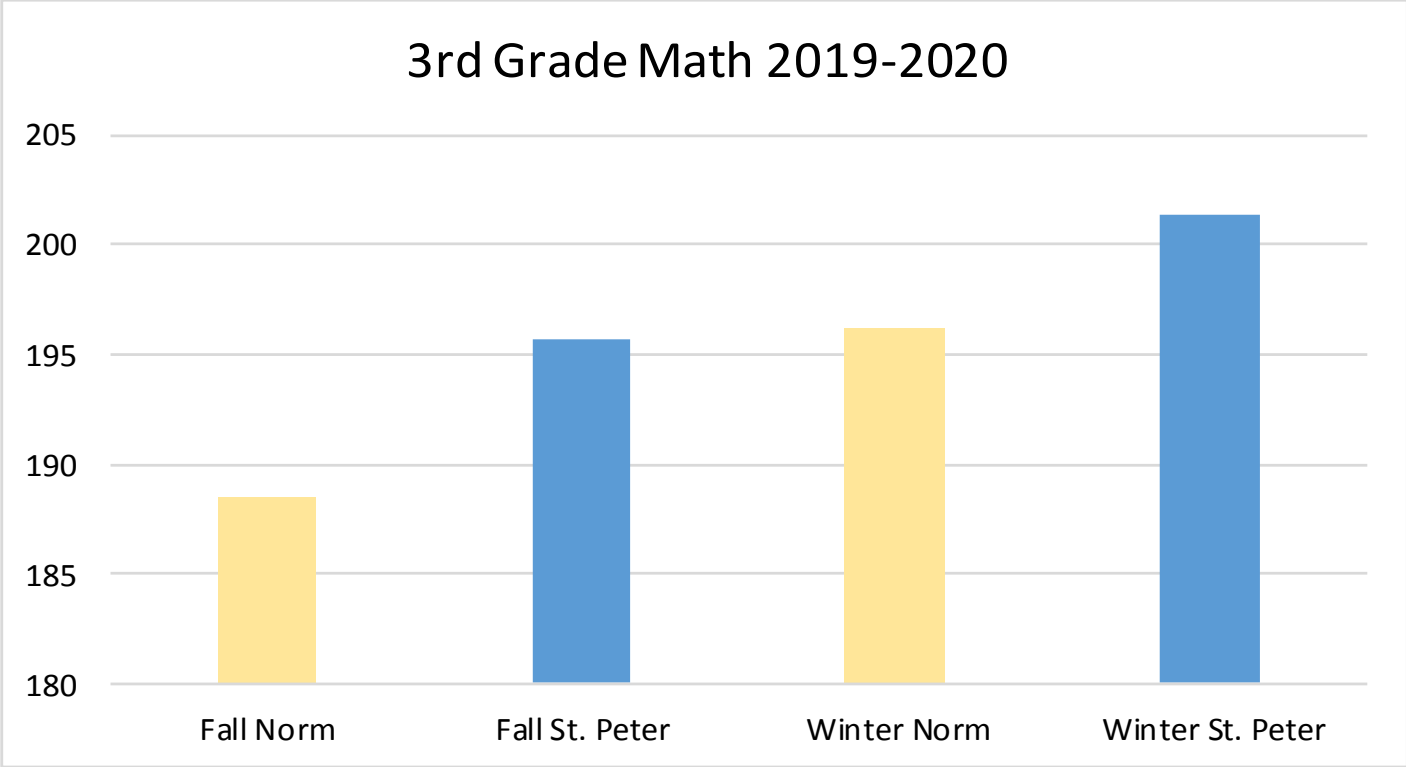

St. Peter Lutheran School MAP Testing Results 2019-2020

St. Peter Lutheran School MAP Testing Results 2019-2020

St. Peter Lutheran School MAP Testing Results 2019-2020

St. Peter Lutheran School MAP Testing Results 2019-2020