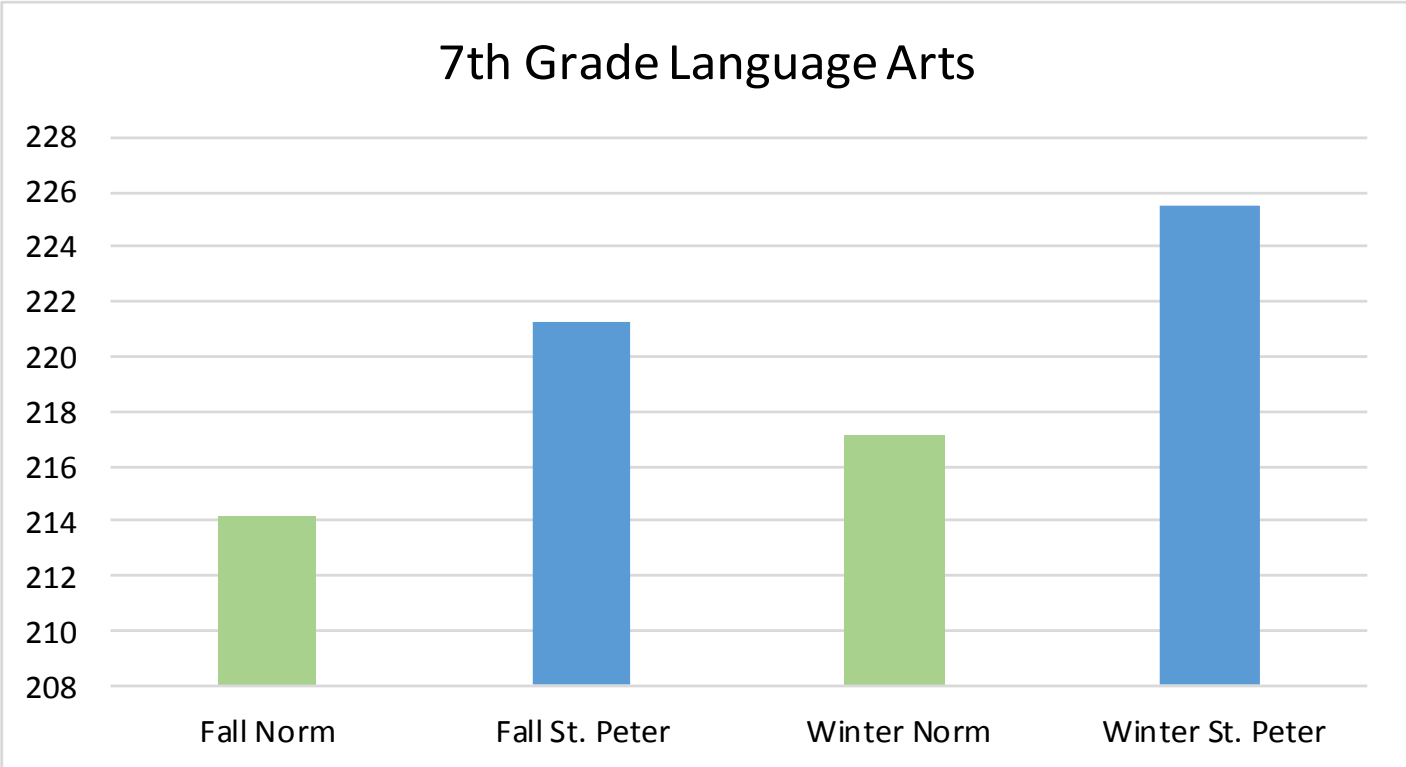

St. Peter Lutheran School MAP Testing Results 2019-2020