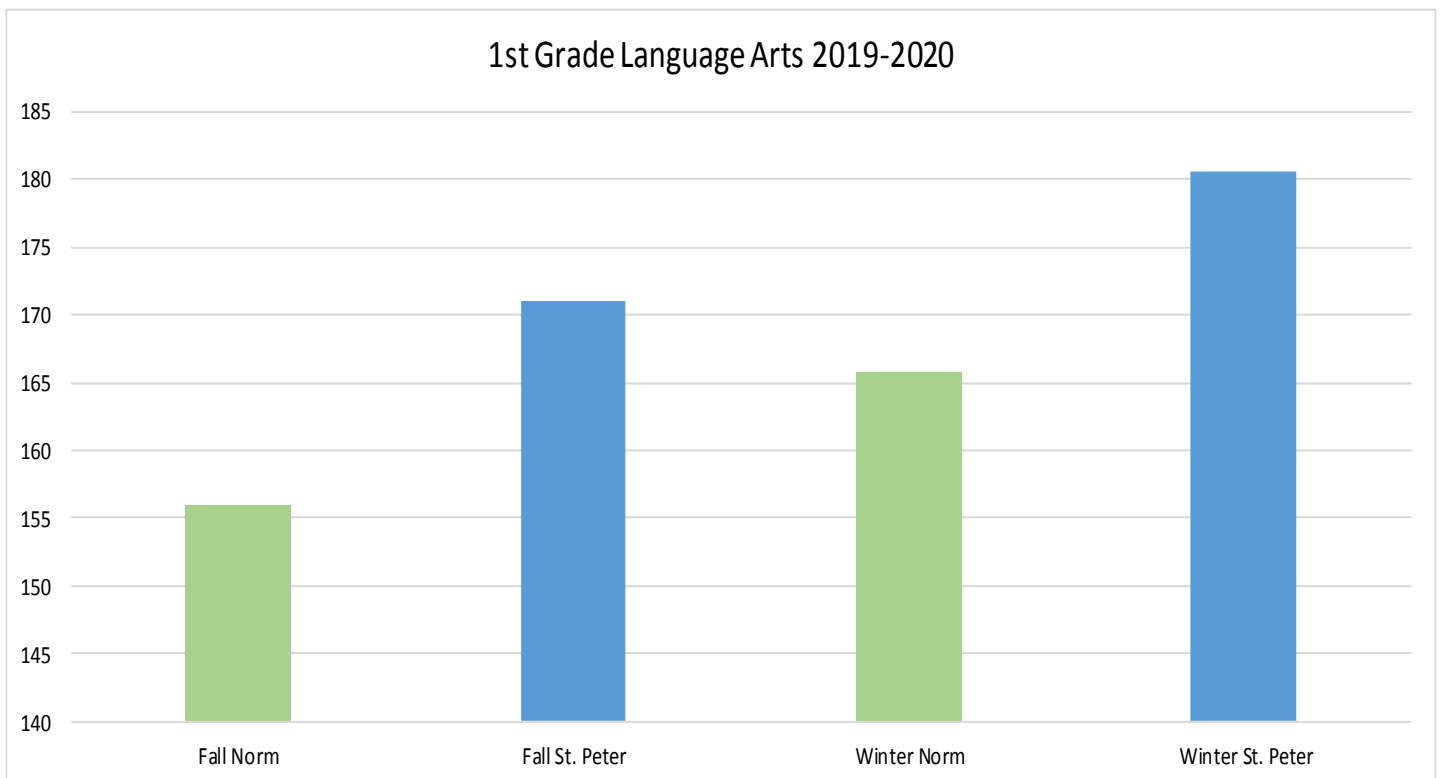

St. Peter Lutheran School MAP Testing Results 2019-2020

St. Peter Lutheran School MAP Testing Results 2019-2020

St. Peter Lutheran School MAP Testing Results 2019-2020

St. Peter Lutheran School MAP Testing Results 2019-2020

St. Peter Lutheran School MAP Testing Results 2019-2020