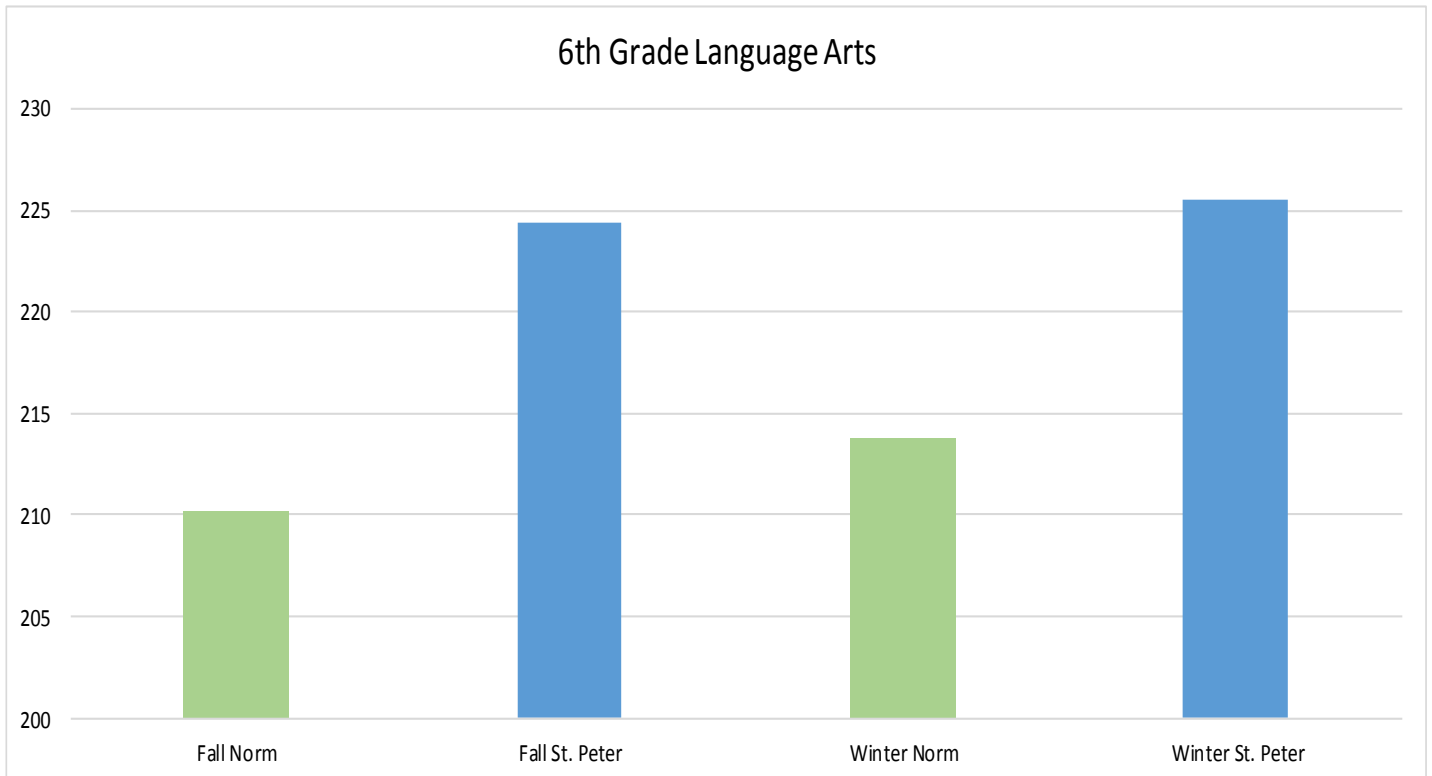

St. Peter Lutheran School MAP Testing Results 2019-2020

St. Peter Lutheran School MAP Testing Results 2019-2020

St. Peter Lutheran School MAP Testing Results 2019-2020

St. Peter Lutheran School MAP Testing Results 2019-2020

St. Peter Lutheran School MAP Testing Results 2019-2020