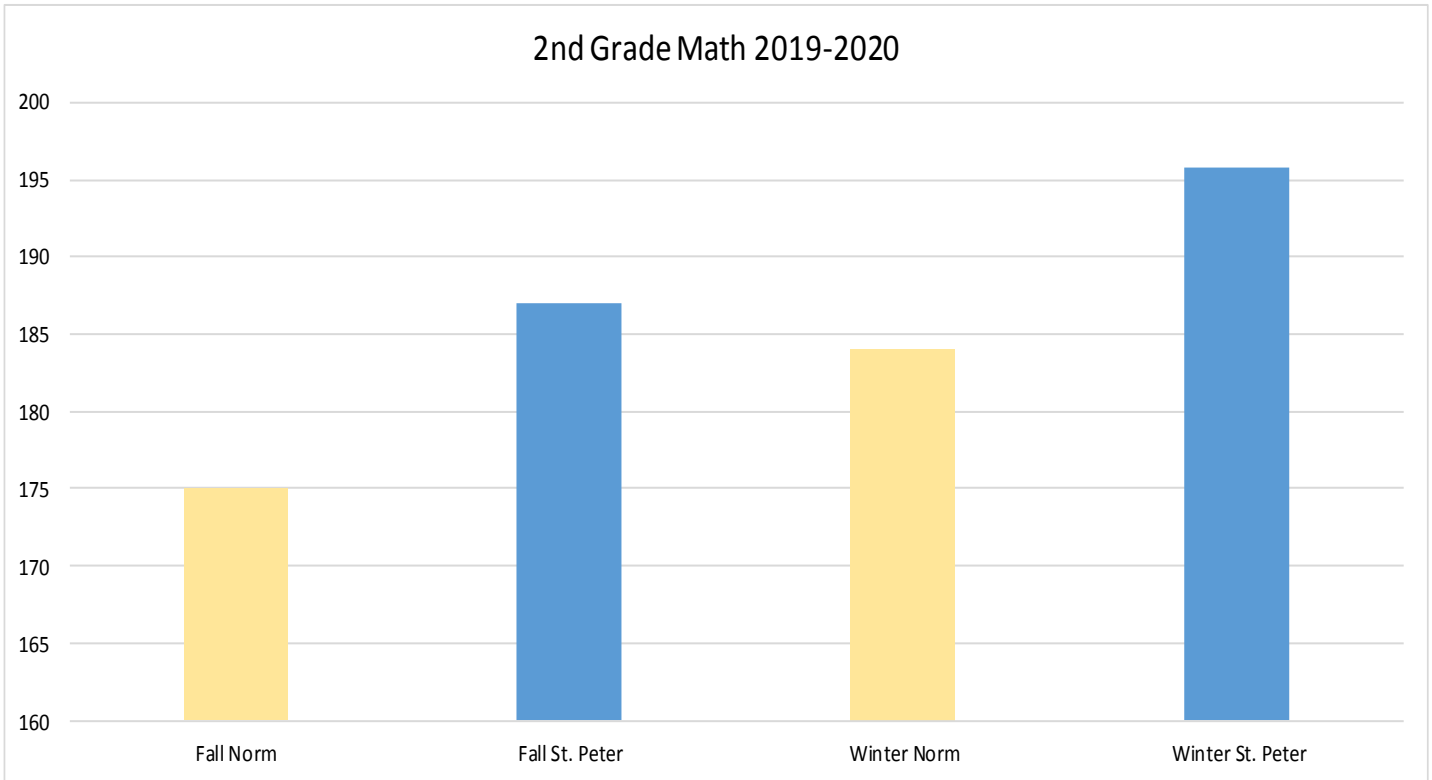

St. Peter Lutheran School MAP Testing Results 2019-2020

St. Peter Lutheran School MAP Testing Results 2019-2020

St. Peter Lutheran School MAP Testing Results 2019-2020

St. Peter Lutheran School MAP Testing Results 2019-2020