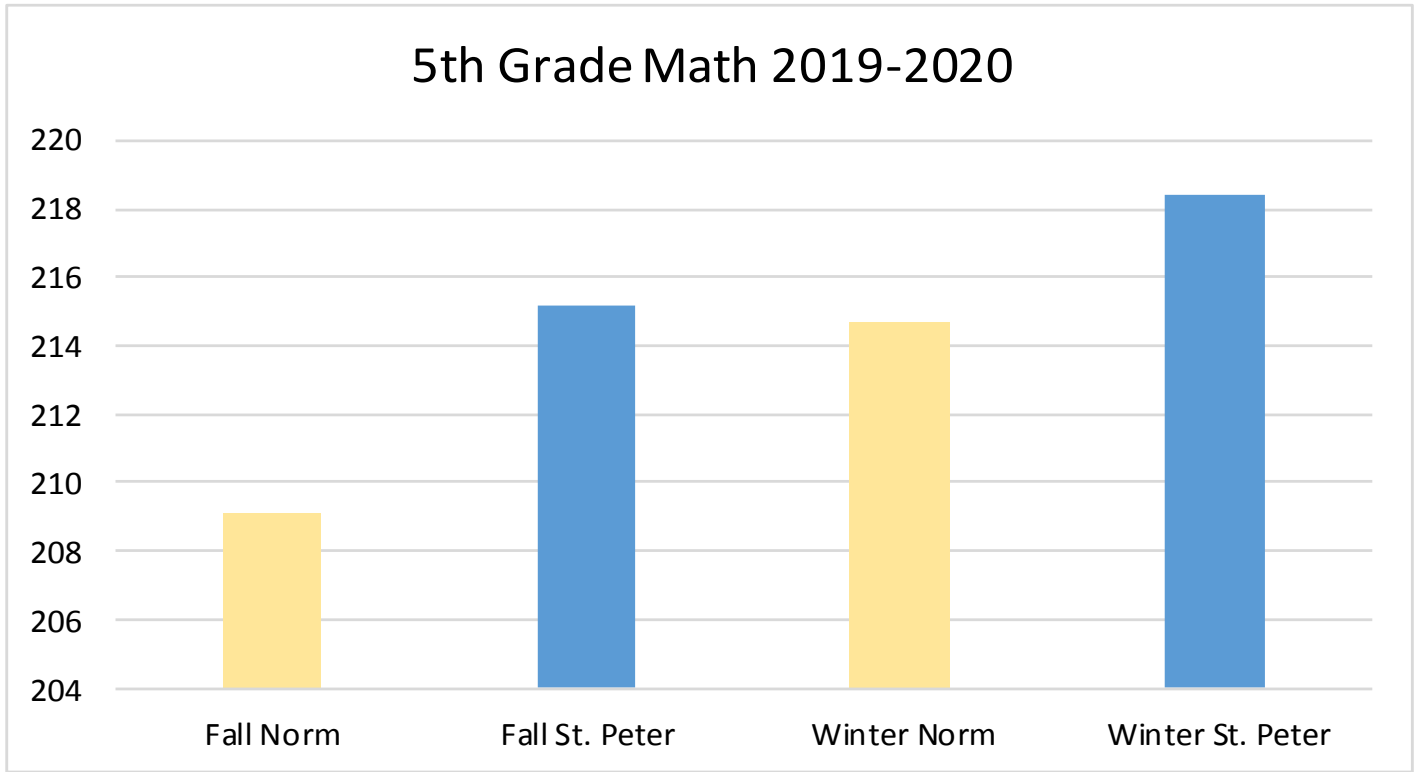

St. Peter Lutheran School MAP Testing Results 2019-2020

St. Peter Lutheran School MAP Testing Results 2019-2020

St. Peter Lutheran School MAP Testing Results 2019-2020

St. Peter Lutheran School MAP Testing Results 2019-2020