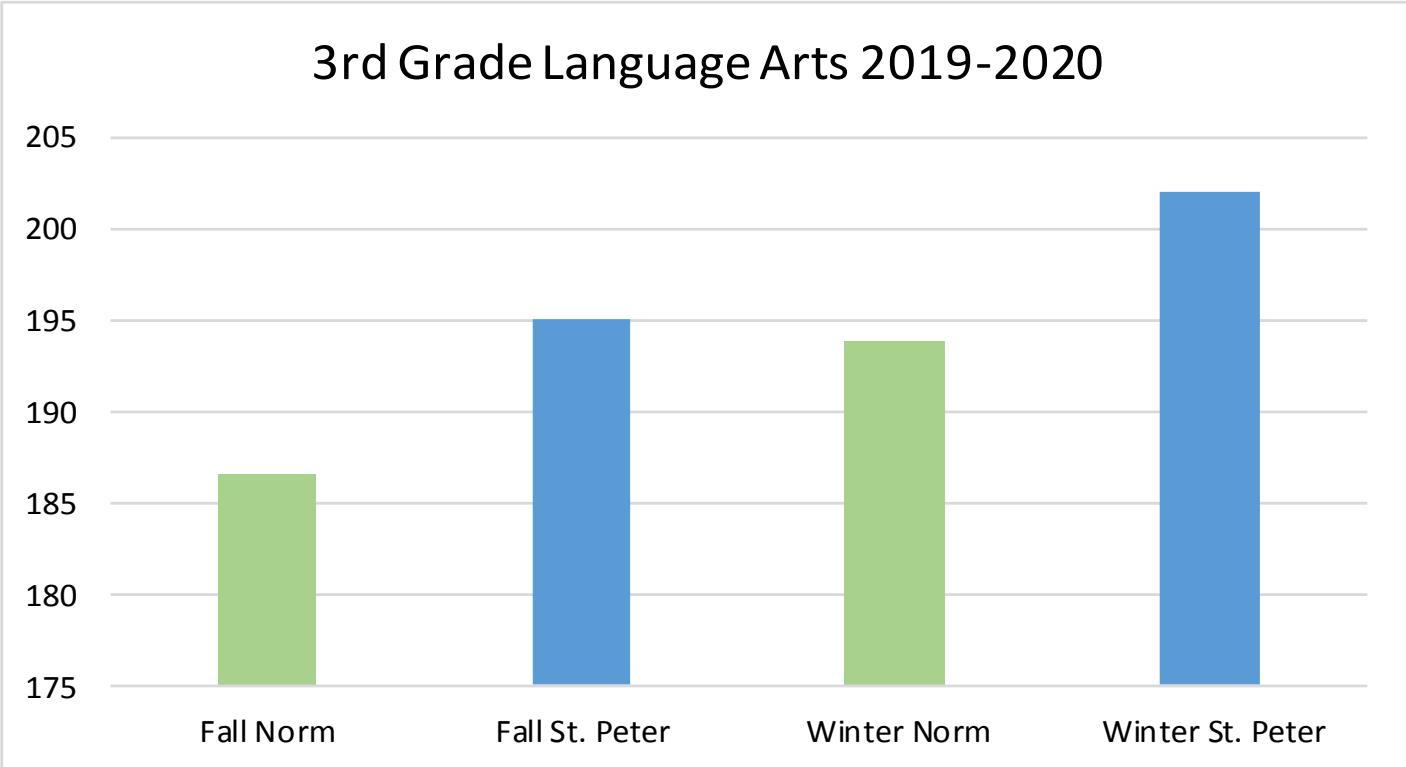

St. Peter Lutheran School MAP Testing Results 2019-2020

St. Peter Lutheran School MAP Testing Results 2019-2020

St. Peter Lutheran School MAP Testing Results 2019-2020

St. Peter Lutheran School MAP Testing Results 2019-2020