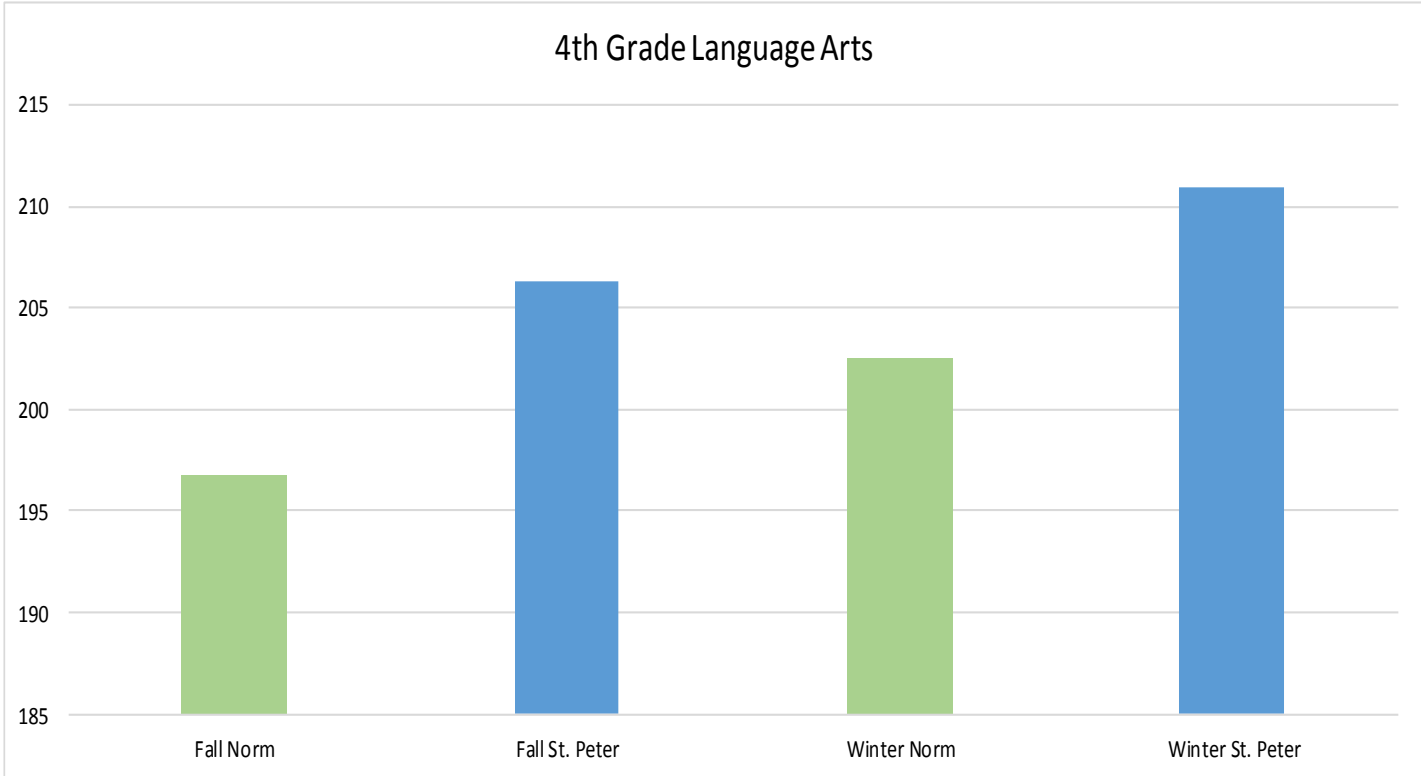

St. Peter Lutheran School MAP Testing Results 2019-2020

St. Peter Lutheran School MAP Testing Results 2019-2020

St. Peter Lutheran School MAP Testing Results 2019-2020

St. Peter Lutheran School MAP Testing Results 2019-2020

St. Peter Lutheran School MAP Testing Results 2019-2020