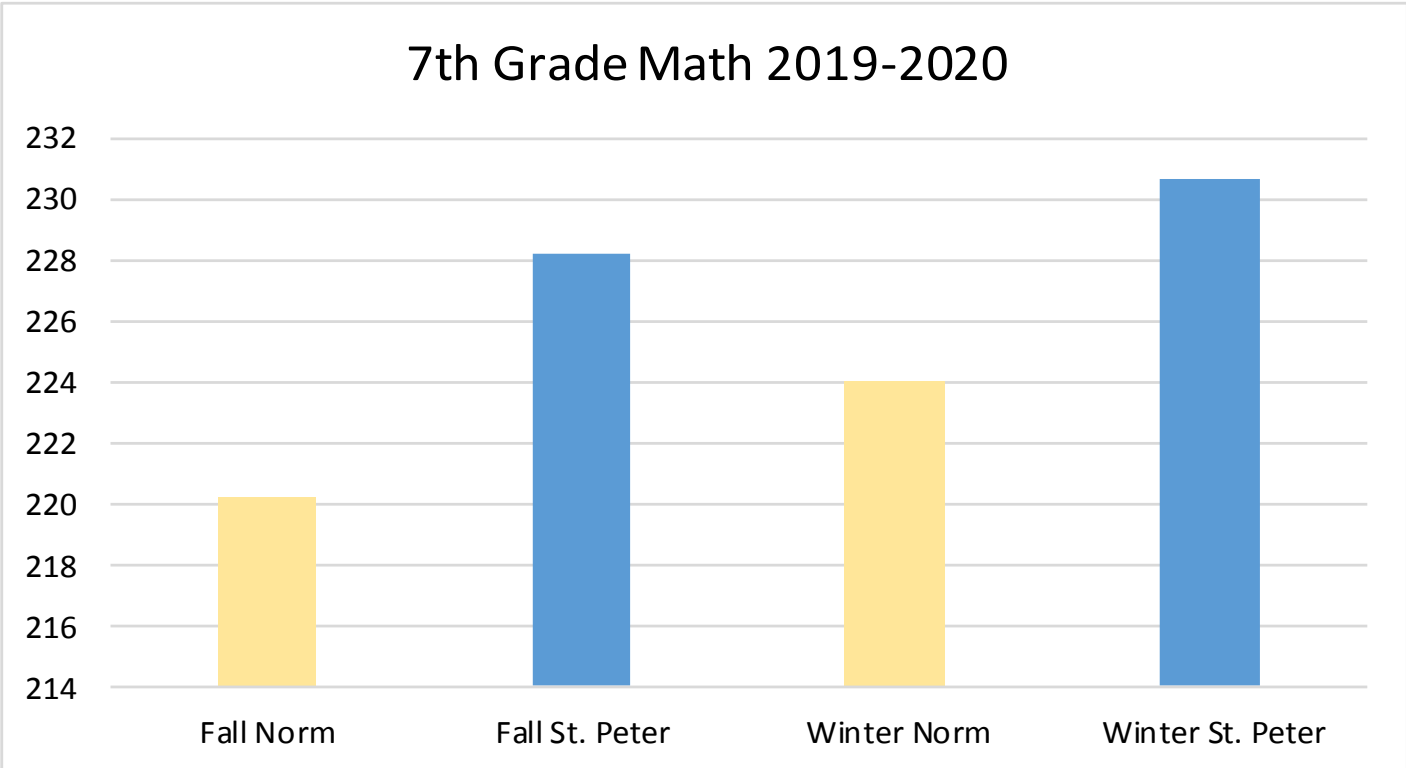

St. Peter Lutheran School MAP Testing Results 2019-2020

St. Peter Lutheran School MAP Testing Results 2019-2020

St. Peter Lutheran School MAP Testing Results 2019-2020

St. Peter Lutheran School MAP Testing Results 2019-2020