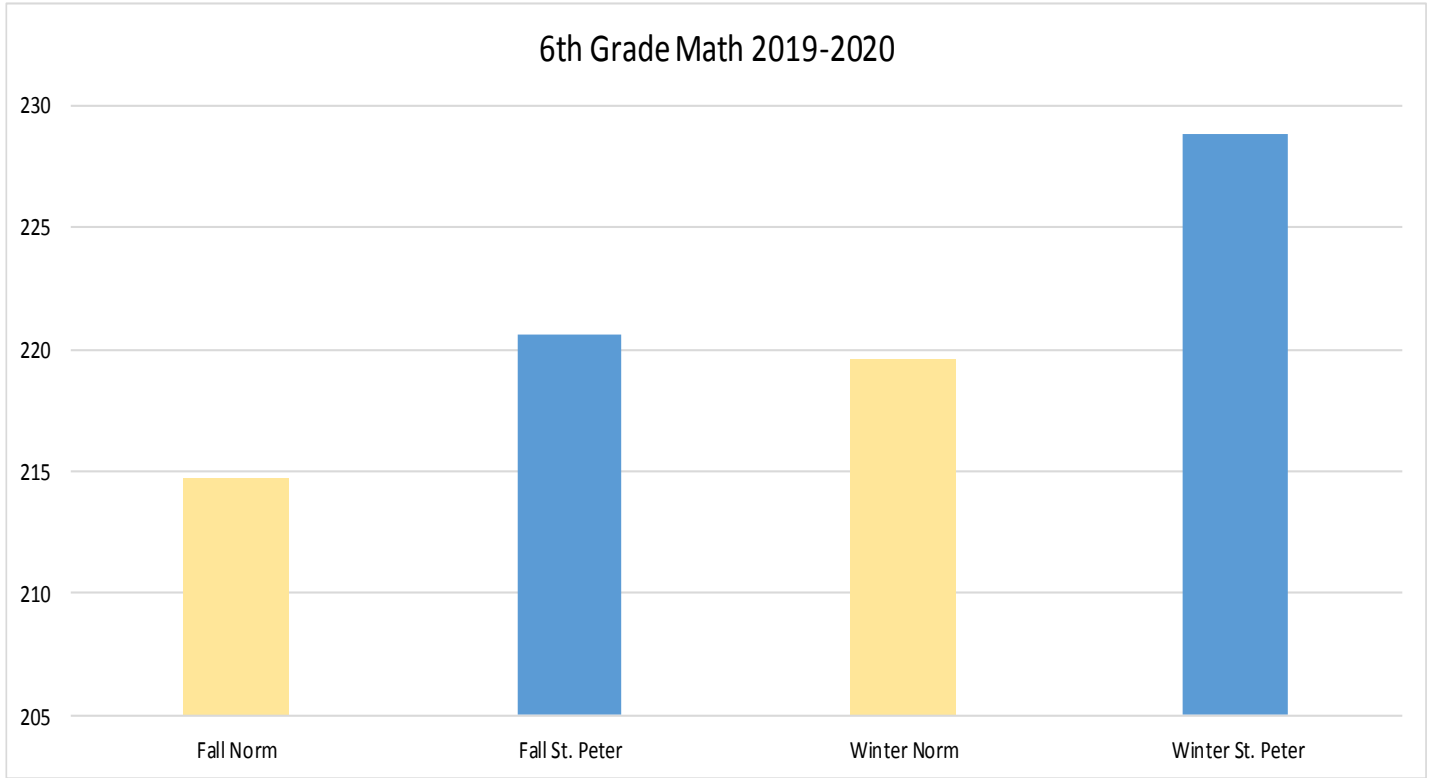

St. Peter Lutheran School MAP Testing Results 2019-2020

St. Peter Lutheran School MAP Testing Results 2019-2020

St. Peter Lutheran School MAP Testing Results 2019-2020

St. Peter Lutheran School MAP Testing Results 2019-2020