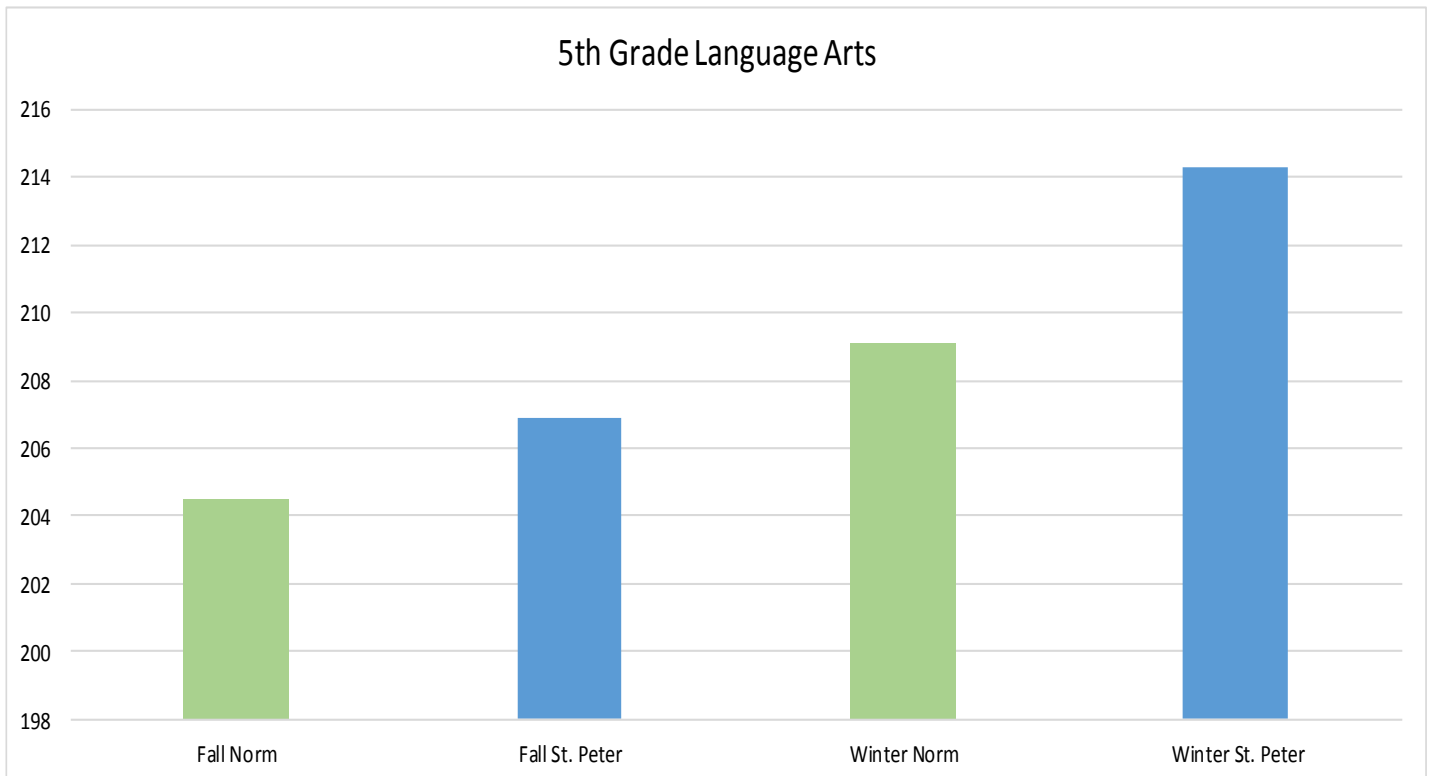

St. Peter Lutheran School MAP Testing Results 2019-2020

St. Peter Lutheran School MAP Testing Results 2019-2020

St. Peter Lutheran School MAP Testing Results 2019-2020

St. Peter Lutheran School MAP Testing Results 2019-2020

St. Peter Lutheran School MAP Testing Results 2019-2020