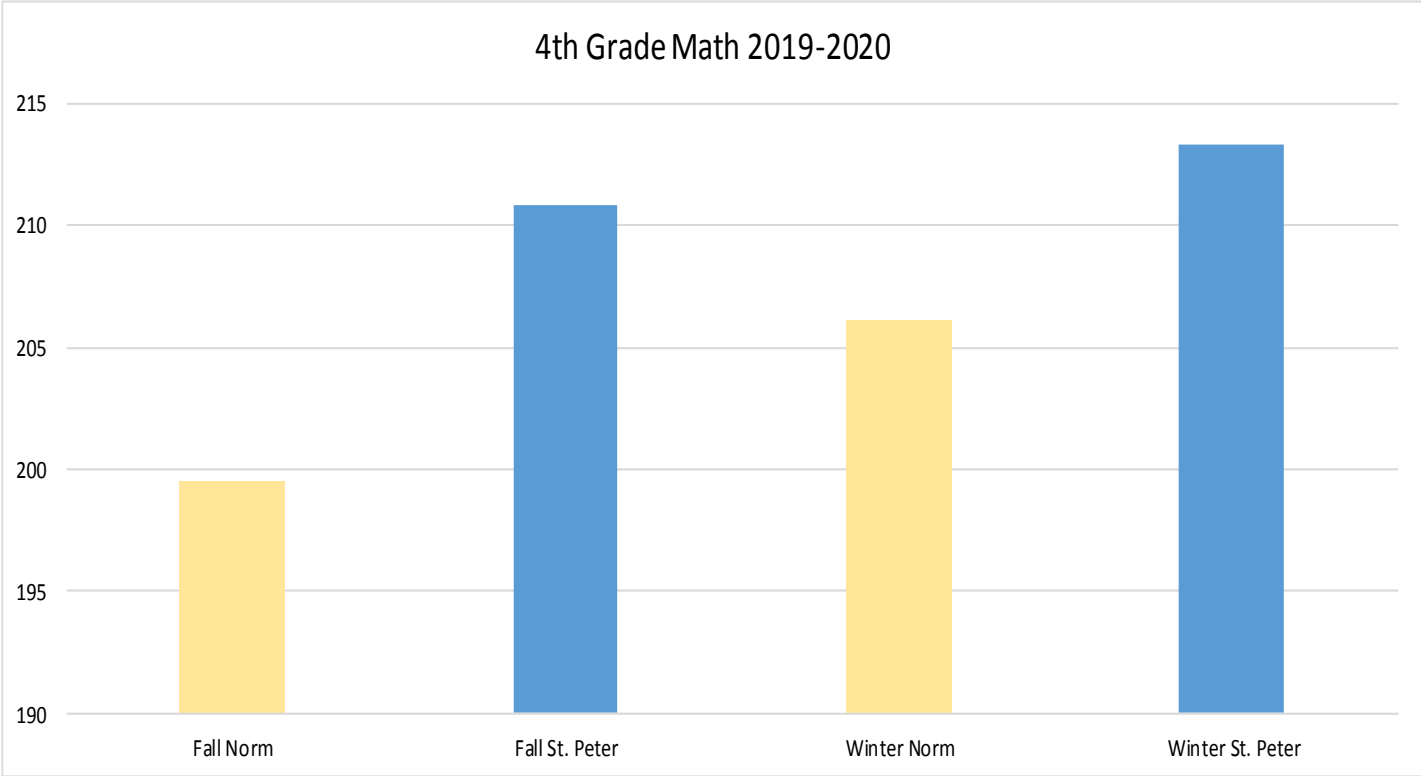

St. Peter Lutheran School MAP Testing Results 2019-2020